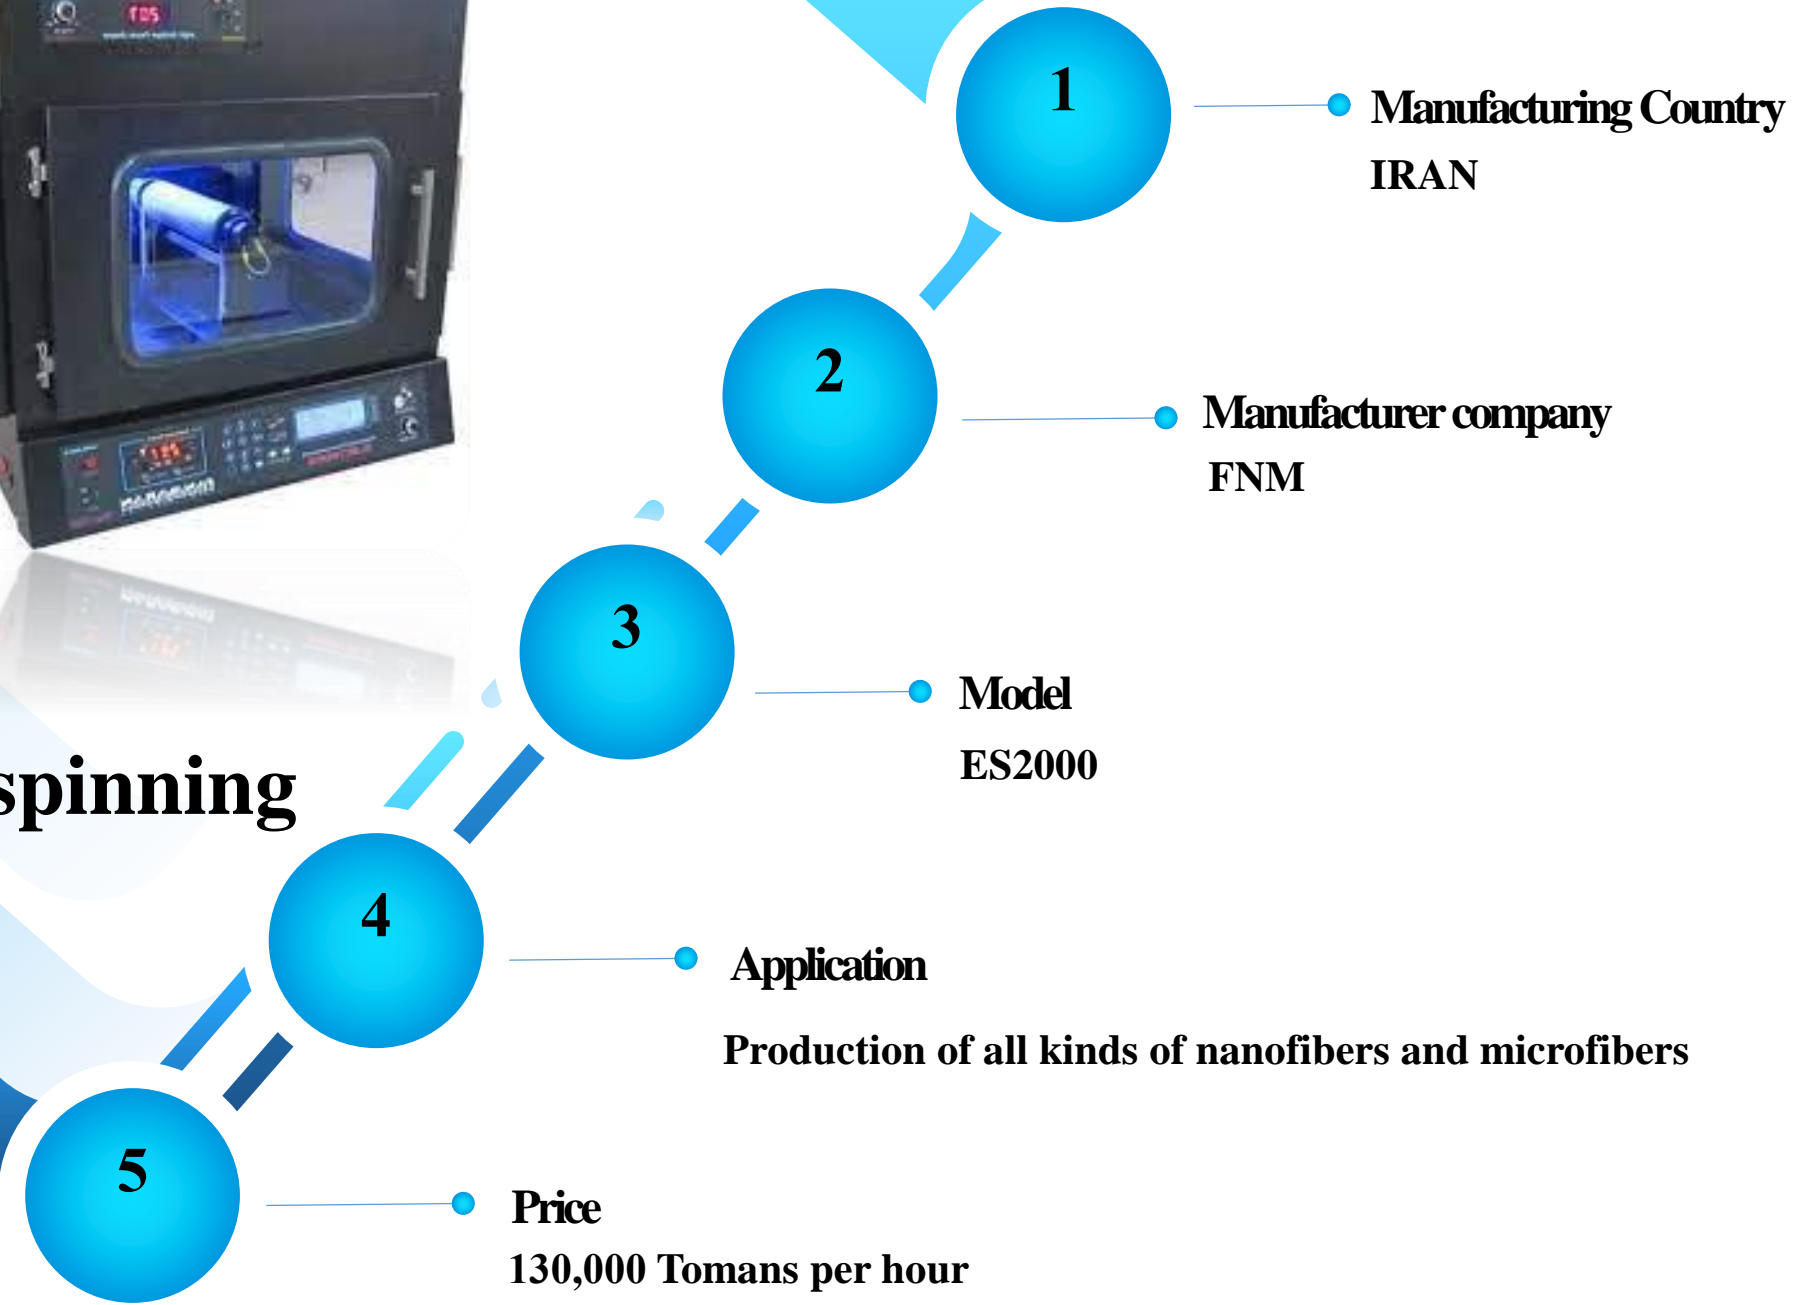

# Centrifuge

# Electrospinning

# Vacuum Oven

● **Manufacturing Country**  
**IRAN**

● **Manufacturer company**  
**ATRA**

● **Model**  
**AFE200LV/60DH**

● **Application**  
**Vacuum drying**

● **Price**  
**40,000 Tomans per hour**