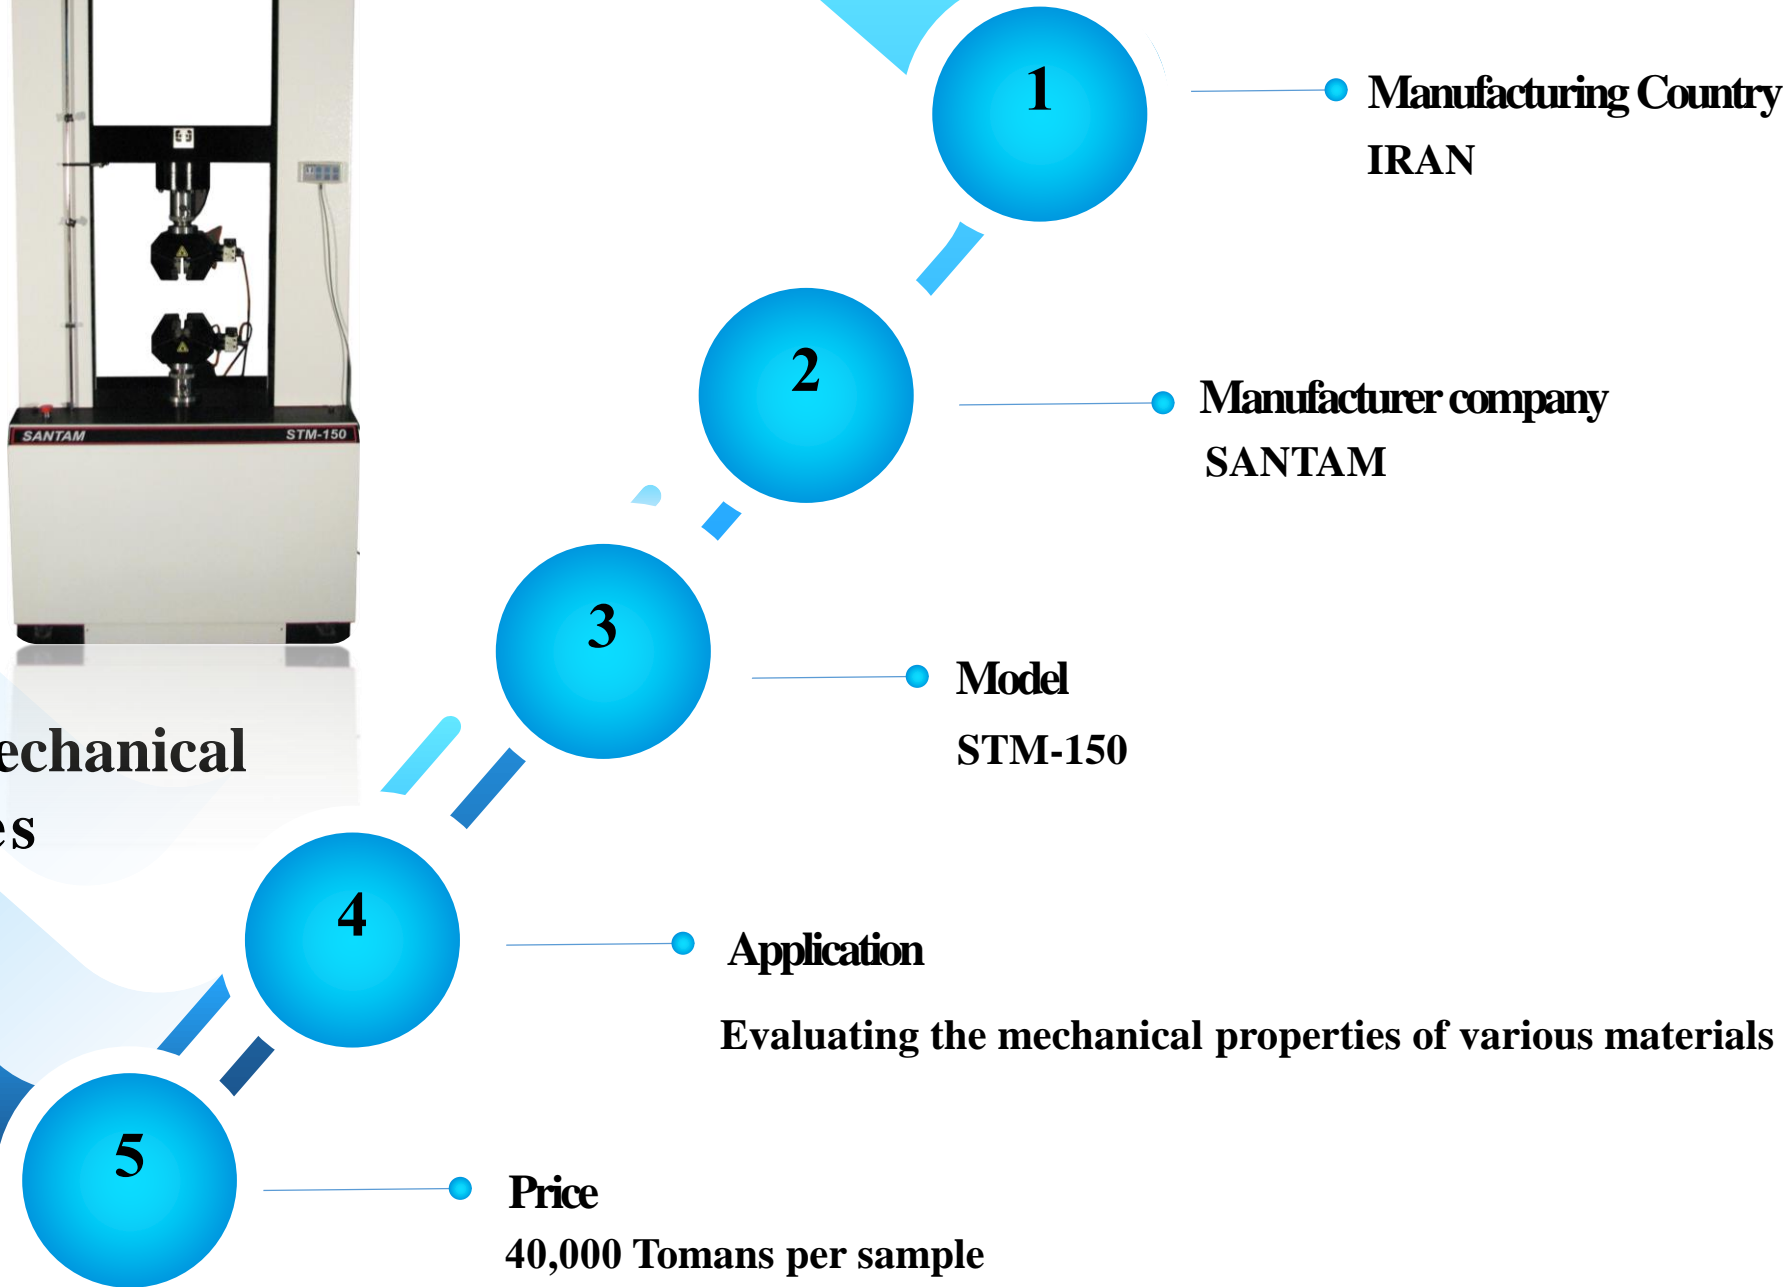

# Centrifuge

# Electrospinning

# Vacuum Oven

● **Manufacturing Country**  
**IRAN**

● **Manufacturer company**  
**ATRA**

● **Model**  
**AFE200LV/60DH**

● **Application**  
**Vacuum drying**

● **Price**  
**40,000 Tomans per hour**

# Furnace

● **Manufacturing Country**  
**IRAN**

● **Manufacturer company**  
**REYHAN TEB**

● **Model**  
**2.5 Liter**

● **Application**  
**Creating high-capacity heating**

● **Price**  
**30,000 Tomans per hour**