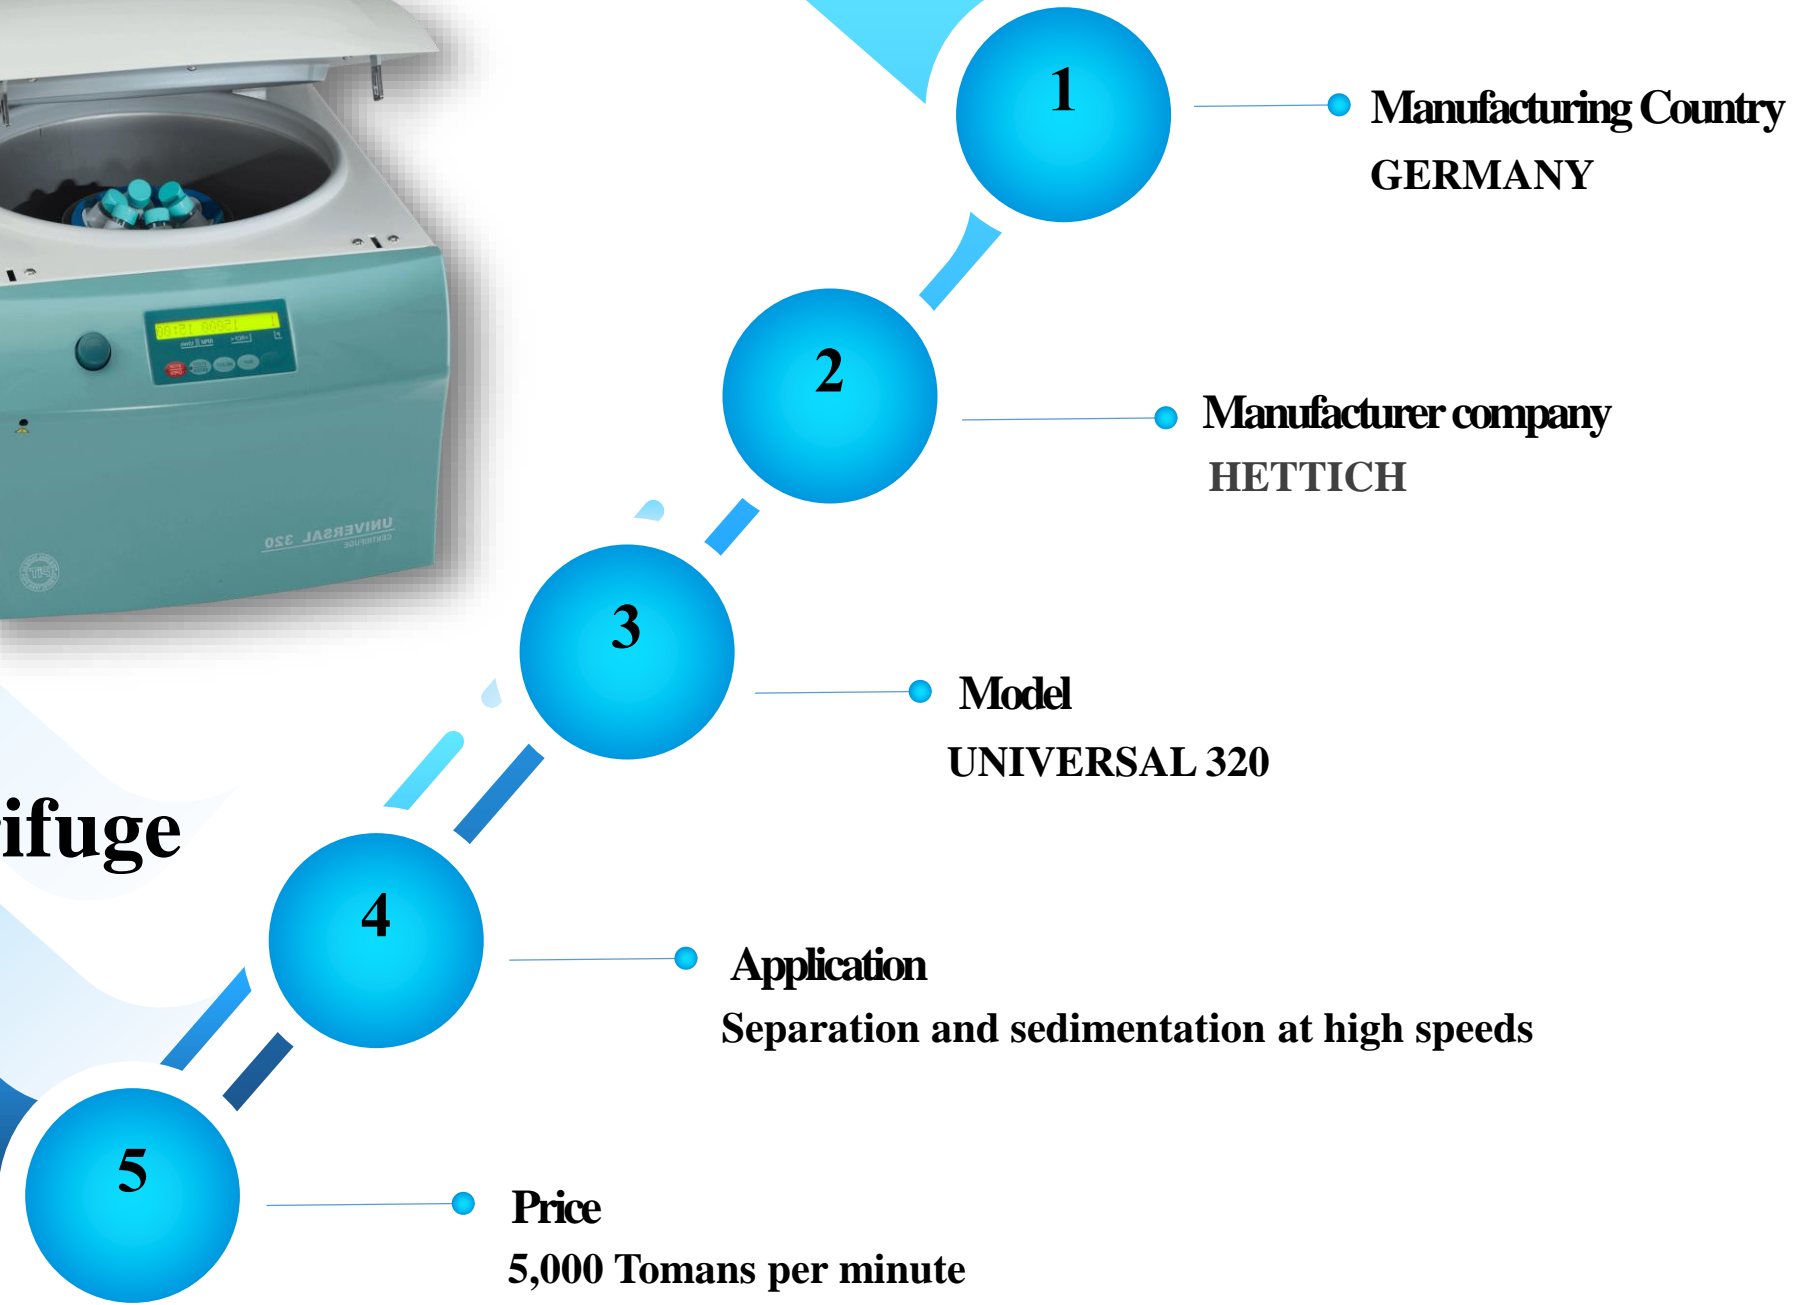

# Centrifuge

# Electrospinning

# Vacuum Oven

● **Manufacturing Country**  
**IRAN**

● **Manufacturer company**  
**ATRA**

● **Model**  
**AFE200LV/60DH**

● **Application**  
**Vacuum drying**

● **Price**  
**40,000 Tomans per hour**